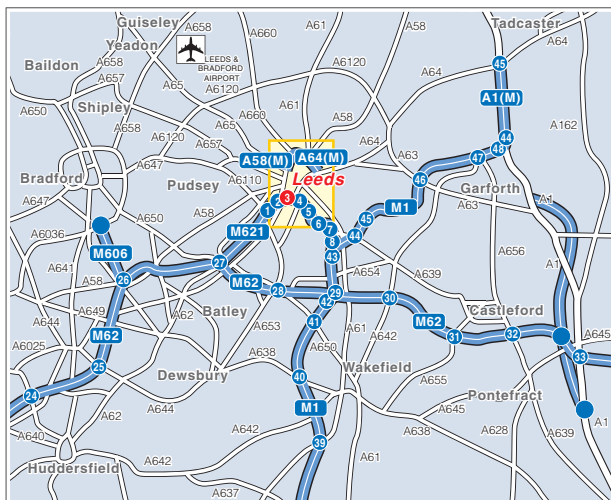

By Air, Leeds Bradford Airport.

Approximately 30 minutes drive away.

14 King Street

City Centre Loop Skipton (A650)

The NORTH (M621, M1, M62)

Harrogate (A61)

Wetherby (A58)

Wakefield (A61)

City Centre A653 (M621, M1)

Hunslet Test Centre

A653 Leeds (Centre)

London, Wakefield Hull M621

M621 Junction 1

M621 Junction 2A

M621 Junction 3

M621 TO M1 JCT 43, M62 JCT 29

The SOUTH (M621, M1, M62)

Wakefield A61

All other routes

All Loop Traffic

Waterfront

Tetley's Brewery Wharf

Quarry Hill

City Centre Loop

Motorways

York A64 Selby (A63)

St James Hospital

Regent Street J10

For station use City Centre Loop Road