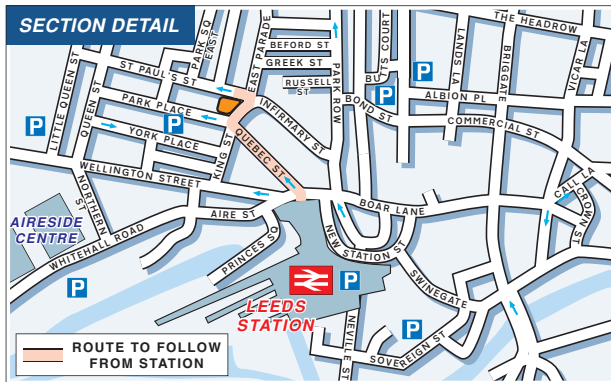

By Air, Leeds Bradford Airport.

Approximately 30 minutes drive away.

14 King Street

City Centre Loop Skipton (A650)

The NORTH (M621, M1, M62)

Harrogate (A61)

Wetherby (A58)

Wakefield (A61)

City Centre A653 (M621, M1)

Hunslet Test Centre

A653 Leeds (Centre)

London, Wakefield Hull M621

M621 Junction 1

M621 Junction 2A

M621 Junction 3

M621 TO M1 JCT 43, M62 JCT 29

The SOUTH (M621, M1, M62)

Wakefield A61

All other routes

All Loop Traffic

Waterfront

Tetley's Brewery Wharf

Quarry Hill

City Centre Loop

Motorways

York A64 Selby (A63)

St James Hospital

Regent Street J10

For station use City Centre Loop Road