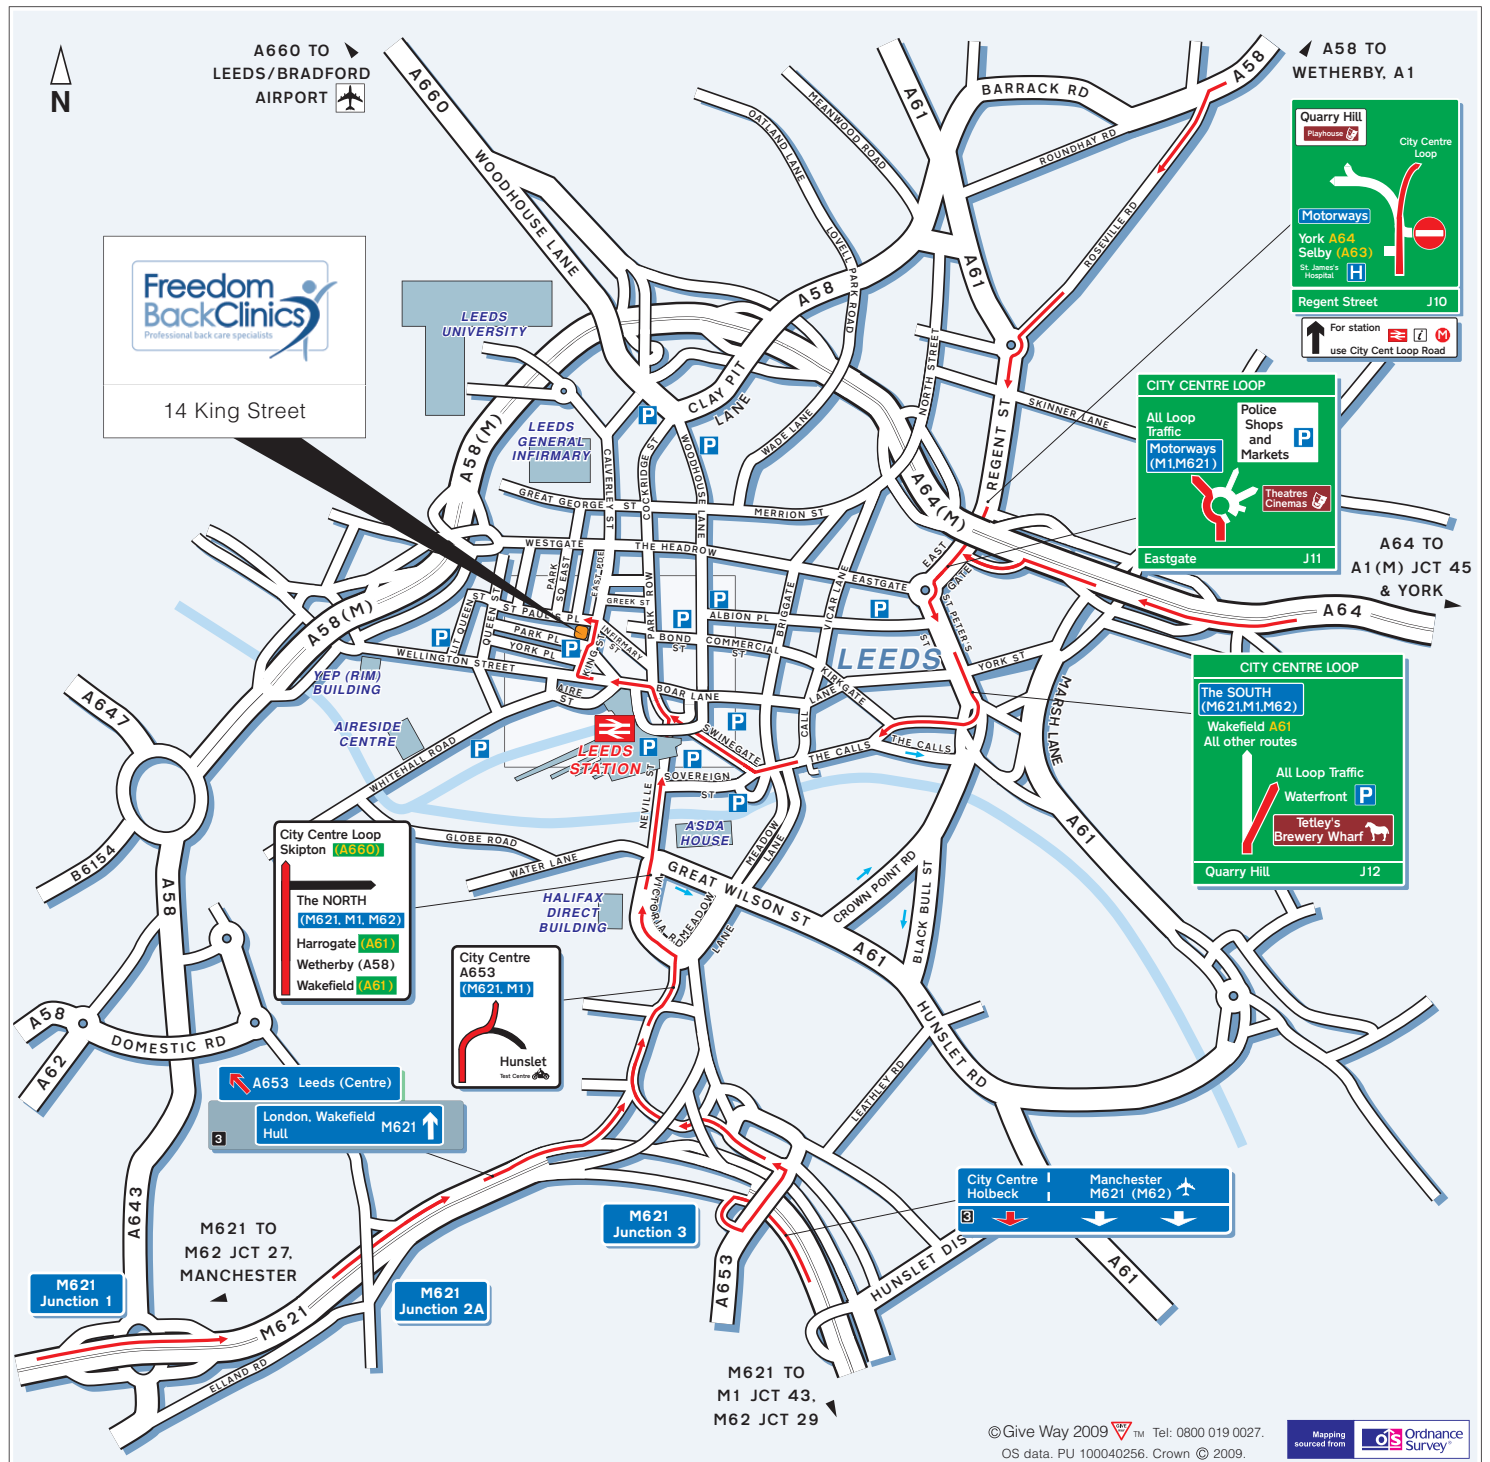

By Air, Leeds Bradford Airport.

Approximately 30 minutes drive away.

14 King Street

City Centre Loop Skipton (A650)

The NORTH (M621, M1, M62)

Harrogate (A61)

Wetherby (A58)

Wakefield (A61)

City Centre A653 (M621, M1)

Hunslet Test Centre

A653 Leeds (Centre)

London, Wakefield Hull M621

M621 Junction 1

M621 Junction 2A

M621 Junction 3

M621 TO M1 JCT 43, M62 JCT 29

The SOUTH (M621, M1, M62)

Wakefield A61

All other routes

All Loop Traffic

Waterfront

Tetley's Brewery Wharf

Quarry Hill

City Centre Loop

Motorways

York A64 Selby (A63)

St James Hospital

Regent Street J10

For station use City Centre Loop Road